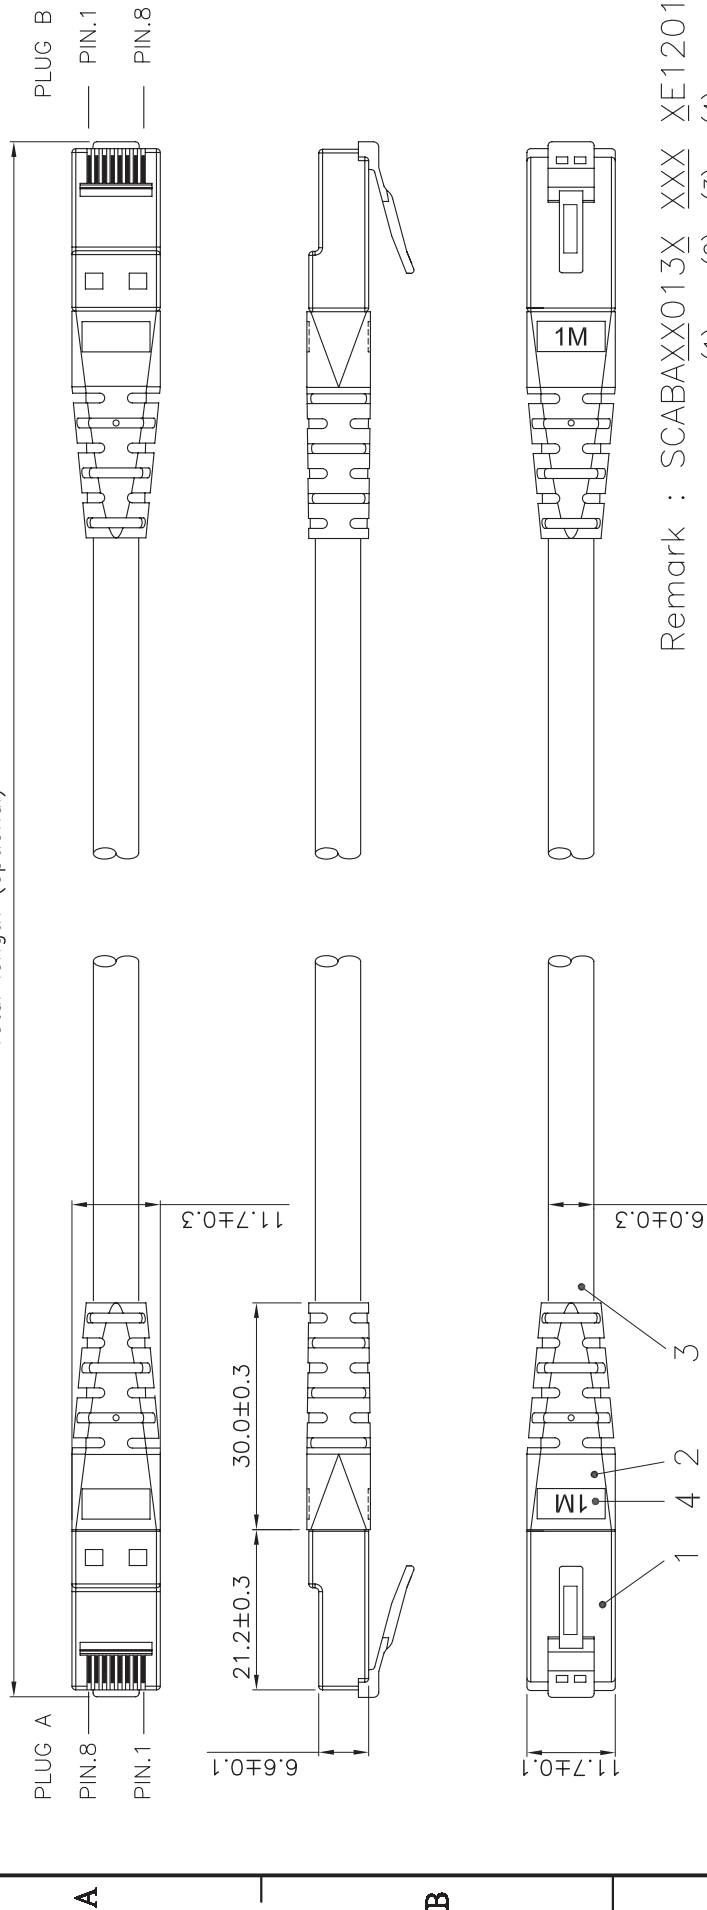

Datenblatt - Fiche technique - Data sheet

21.15.1556

ROLINE UTP-Patchkabel Kat.6, weiss, 3,0 m

Cordon ROLINE Cat.6 UTP, blanc, 3,0 m

ROLINE UTP Patch Cord, Cat.6, white, 3.0 m

Total length (optional)

Remark : SCABAXX013X XXX XE1201

- (1) XX : Jacket Color
 - 01=Black(RAL9011), 02=Gray(RAL7035), 03=Red(RAL3031)
 - 05=White(RAL9010), 06=Yellow(RAL1021), 07=Blue(RAL5015)
 - 08=Green(RAL6029), 09=Orange(RAL2003), 10=Purple(RAL4005)
 - 11=Pink(RAL4003)
- (2) X : Wiring
 - 1=T568A, 2=T568B, 3=T568A & T568B combination
- (3) XXX : Length
- (4) Length Unit : 1=cm, 2=meter, 3=feet.
 - (3)(4) : 0501=0.5meter(50cm), 0012=1meter, 0102=10meter
 - 0033=3feet, 0103=10feet

Specification :

- Material :
- 1. RJ45 Plug : (P/N : PU8850)
 - 1-1. Housing : Polycarbonate, UL 94V-2, Transparent color.
 - 1-2. Contact material : Phosphor Bronze with 50-60 micro-inch Nickel plated.
 - 1-3. Contact finished : Min. 50 micro-inch Gold plated.
- 2. Narrow PVC Molded.
- 3. Cable : UTP UnShielded and Twisted,
 - 4 pair Stranded wire UL material approved.
 - 24 AWG conductor and PVC jacket.
- 4. length mark(latch side) : 0.3M,0.5M,0.75M,1M,1.5M,2M,3M,5M,7M,7.5M, 10M,15M,20M,25M,30M.
- 5. Print : roline UTP PATCH CABLE 24AWG 4PR EIA/TIA-568B.2-1
CAT.6 XXXXXXX-X

DRAWING		17.MAR.2009		Connie	
CHECK		17.MAR.2009		KLi	
APPROVAL		17.MAR.2009		Yty	
SCALE		1/1 (A4)	UNIT	mm	
DRAWING NO.		21.15.XXXX(SAT)		ITEM NO.: 21.15.XXXX	
DRAWING CLASSIFICATION		SHEET		1 OF 1	
DRAWING CLASSIFICATION		SHEET		1 OF 1	